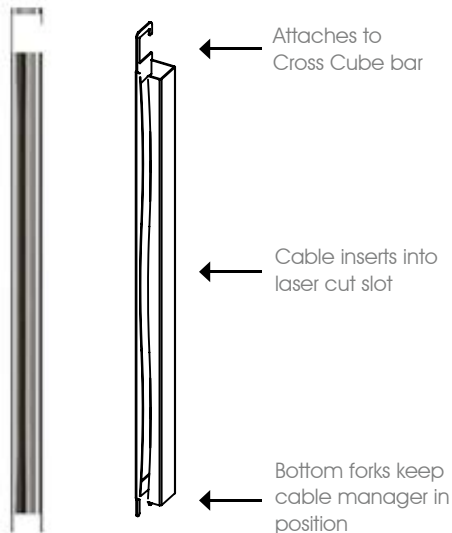

Cable Manager

Cable Manager / Lock Top & Corner Top only
Digital Timber / Baked Enamel Finish

CODE	SIZE (mm)	SIZE (in)
CCCMLTDP600	600 H	23.6 H
CCCMLTDP750	750 H	29.5 H
CCCMLTDP900	900 H	35.4 H
CCCMLTDP1050	1050 H	41.3 H
CCCMLTDP1200	1200 H	47.2 H