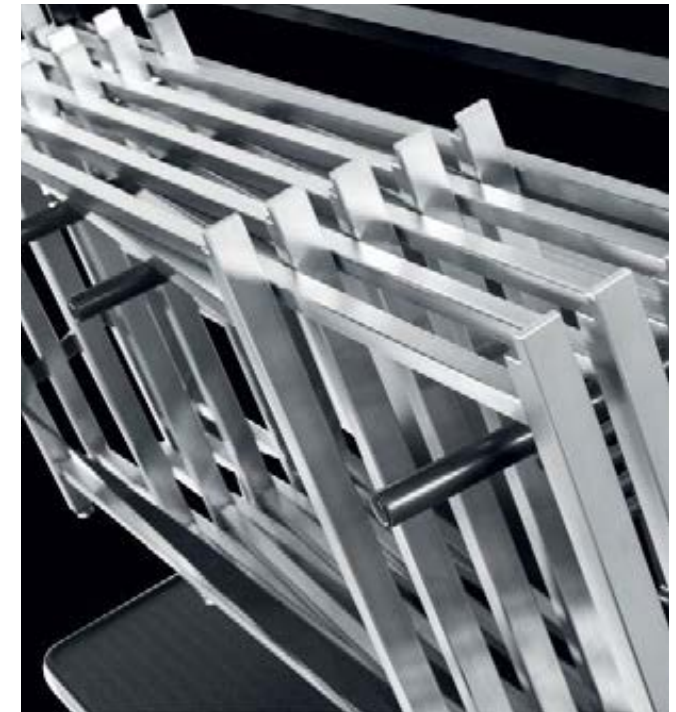

Cross Riser
elevation stands