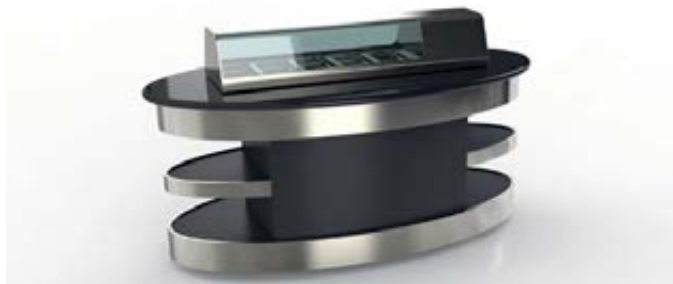

Action Station

Sushi / Elliptical

Laminate Body / Stone Top

CODE	SIZE (mm)	SIZE (in)
ACES15SUSH	900 x 1500 x 900 H	35.43 x 59.1 x 35.43 H
ACES18SUSH	900 x 1800 x 900 H	35.43 x 70.86 x 35.43 H
ACES20SUSH	900 x 2000 x 900 H	35.43 x 78.74 x 35.43 H