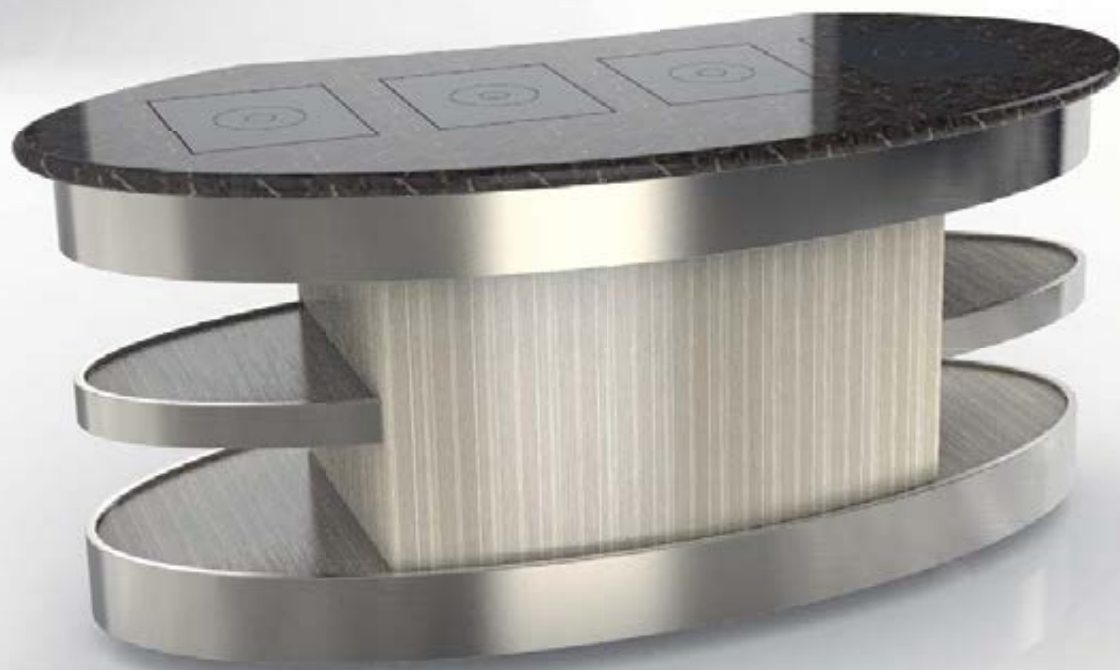

CODE	SIZE (mm)	SIZE (in)
ACESSSAICE	900 x 640 x 745 H	35.43 x 25.2 x 29.33 H

Action Station

Connector / Elliptical
Laminate Body / Stone Top

CODE	SIZE (mm)	SIZE (in)
ACESCON	900 x 640 x 745 H	35.43 x 25.2 x 29.33 H